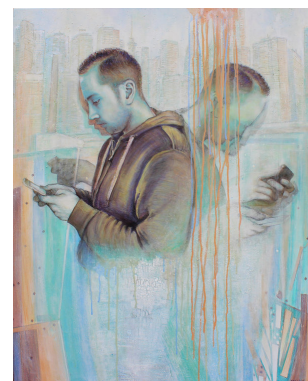

Striking in her work is the serene and self-assured approach to monumental data in which the linear and the pictorial appear to be tinkering with each other and are always reconciled with each other. Just as her works shows a careful duality of painting and drawing, of the expressive pictorial and the meticulous art of structuring, so too the content and the themes show a smooth and attractive visual union. Sensitive portraits and figures loaded with meaning appear with an equally poignant allure as impressive boats and a mixture of old and new buildings. Architecture and structure under a variety of forms and sensibilities characterize an oeuvre that is varied and always plastically elevated.

You can not really call this work surreal, but the obvious realism is distorted by a surrealistic vision. A Certain Reality comes up: the foundations of what we know and the fantasy with which we surround it. Irina Volova asks you to change perspective if you observe the reality around you.

---

IRINA VOLOVA

Lage Landen (Cat N° 6582) , 2019

70.0 x 100.0 cm (w x h)

Mixed Media (Acrylic, Oil) on canvas

---

IRINA VOLOVA

Haring, kaviaar en suchi (Cat N° 6578) , 2019

70.0 x 100.0 cm (w x h)

Acrylic and oil on canvas

---

5994

Sociale Media (Cat N° 5994) , 2018

80.0 x 100.0 cm (w x h)

Mixed Media on Canvas

---