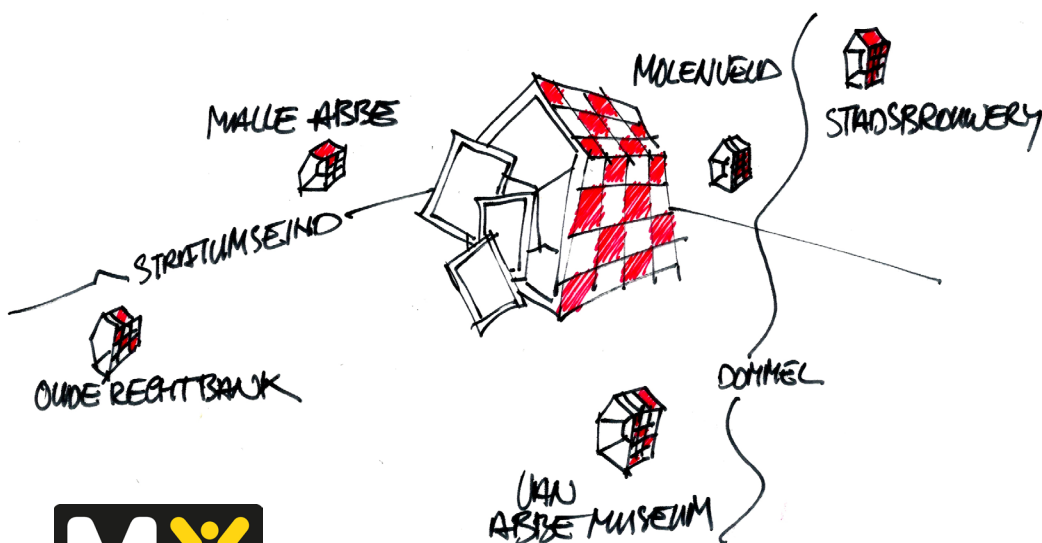

KEK40!

KOLLEKTIEF **EINDHOVENSE** KUNSTEN

**EINDHOVENSE KUNSTENAARS KOMEN 'UIT DE KAST'
IN BETWEEN CHRISTMAS AND NEW YEAR
27-28-29-30 DECEMBER VAN 14.00 U TOT 20.00 U**

W W W . K E K O 4 0 . N L

IN BETWEEN CHRISTMAS AND NEWYEAR
27-28-29-30 DECEMBER VAN 14.00 U TOT 20.00 U
EXPOSANTEN PER LOCATIE